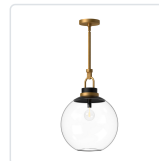

alora mood

P. 1.855.855.8926

CANADA: 19054 28TH Avenue Surrey - BC V3Z 6M3

USA: 3035 E. Lone Mountain Rd - Las Vegas, NV, 89081

COPPERFIELD PD520516

FIXTURE DIMENSIONS	D15-3/4" x H22-1/4"
LAMP TYPE	E26
MAX WATTAGE	60W
BULB QTY	1
BULBS INCLUDED	No
VOLTAGE	120V
GLASS DETAILS	Clear Glass or Opal Glass
MATERIAL	Aluminum; Glass; Steel;
ROD LENGTH	46" Max (3x12" + 1x6" + 1x4")
DIAMETER OF ROD	3/4"
WIRE LENGTH	60"
MINIMUM HANG HEIGHT	30"
SLOPED CEILING ADAPTABLE	Yes, Up to 45 Degrees
LOCATION	Dry
CANOPY DIMENSIONS	D5-3/4"x H1"
BRAND	Alora Mood

[D - Diameter, L - Length, W - Width, H - Height, E - Extension]

AVAILABLE FINISHES:

PD520516AGOP

Aged Gold/Opal
Matte Glass

PD520516AGCL

Aged Gold/Clear
Glass

PD520516CHCL

Chrome/Clear
Glass

PD520516CHOP

Chrome/Opal
Matte Glass

*For complete warranty terms, please visit: www.aloralighting.com/warranty

WWW.ALORAMOOD.COM