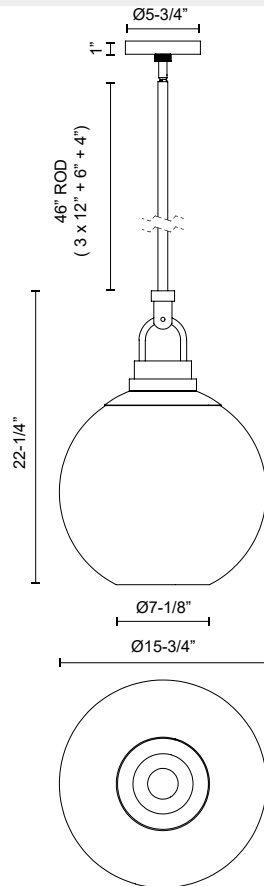

alora mood

P. 1.855.855.8926

CANADA: 19054 28TH Avenue Surrey - BC V3Z 6M3

USA: 3035 E. Lone Mountain Rd - Las Vegas, NV, 89081

COPPERFIELD PD520516

FIXTURE DIMENSIONS	D15-3/4" x H22-1/4"
LAMP TYPE	E26
MAX WATTAGE	60W
BULB QTY	1
BULBS INCLUDED	No
VOLTAGE	120V
GLASS DETAILS	Clear Glass or Opal Glass
MATERIAL	Aluminum; Glass; Steel;
ROD LENGTH	46" Max (3x12" + 1x6" + 1x4")
DIAMETER OF ROD	3/4"
WIRE LENGTH	60"
MINIMUM HANG HEIGHT	30"
SLOPED CEILING ADAPTABLE	Yes, Up to 45 Degrees
LOCATION	Dry
CANOPY DIMENSIONS	D5-3/4"x H1"
BRAND	Alora Mood

[D - Diameter, L - Length, W - Width, H - Height, E - Extension]

AVAILABLE FINISHES:

PD520516AGOP

Aged Gold/Opal
Matte Glass

PD520516AGCL

Aged Gold/Clear
Glass

PD520516CHCL

Chrome/Clear
Glass

PD520516CHOP

Chrome/Opal
Matte Glass

*For complete warranty terms, please visit: www.aloralighting.com/warranty

WWW.ALORAMOOD.COM