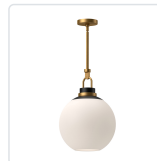

alora mood

P. 1.855.855.8926

CANADA: 19054 28TH Avenue Surrey - BC V3Z 6M3

USA: 3035 E. Lone Mountain Rd - Las Vegas, NV, 89081

COPPERFIELD PD520516

FIXTURE DIMENSIONS	D15-3/4" x H22-1/4"
LAMP TYPE	E26
MAX WATTAGE	60W
BULB QTY	1
BULBS INCLUDED	No
VOLTAGE	120V
GLASS DETAILS	Clear Glass or Opal Glass
MATERIAL	Aluminum; Glass; Steel;
ROD LENGTH	46" Max (3x12" + 1x6" + 1x4")
DIAMETER OF ROD	3/4"
WIRE LENGTH	60"
MINIMUM HANG HEIGHT	30"
SLOPED CEILING ADAPTABLE	Yes, Up to 45 Degrees
LOCATION	Dry
CANOPY DIMENSIONS	D5-3/4"x H1"
BRAND	Alora Mood

[D - Diameter, L - Length, W - Width, H - Height, E - Extension]

AVAILABLE FINISHES:

PD520516AGOP

Aged Gold/Opal
Matte Glass

PD520516AGCL

Aged Gold/Clear
Glass

PD520516CHCL

Chrome/Clear
Glass